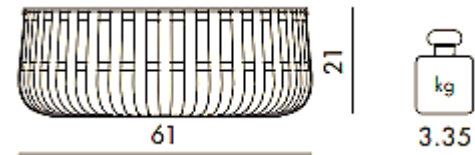

**Panier**

Panier is a simple basket container that can be closed with a lid, becoming a small coffee table or magazine rack.

*Brand:* **KARTELL**  
*Item type:* Coffee Table  
*Item code:* 8860/X7  
*Designer:* Ronan & Erwan Bouroullec  
*Color:* Brown  
*Dimension:* Ø61 x 21 cm